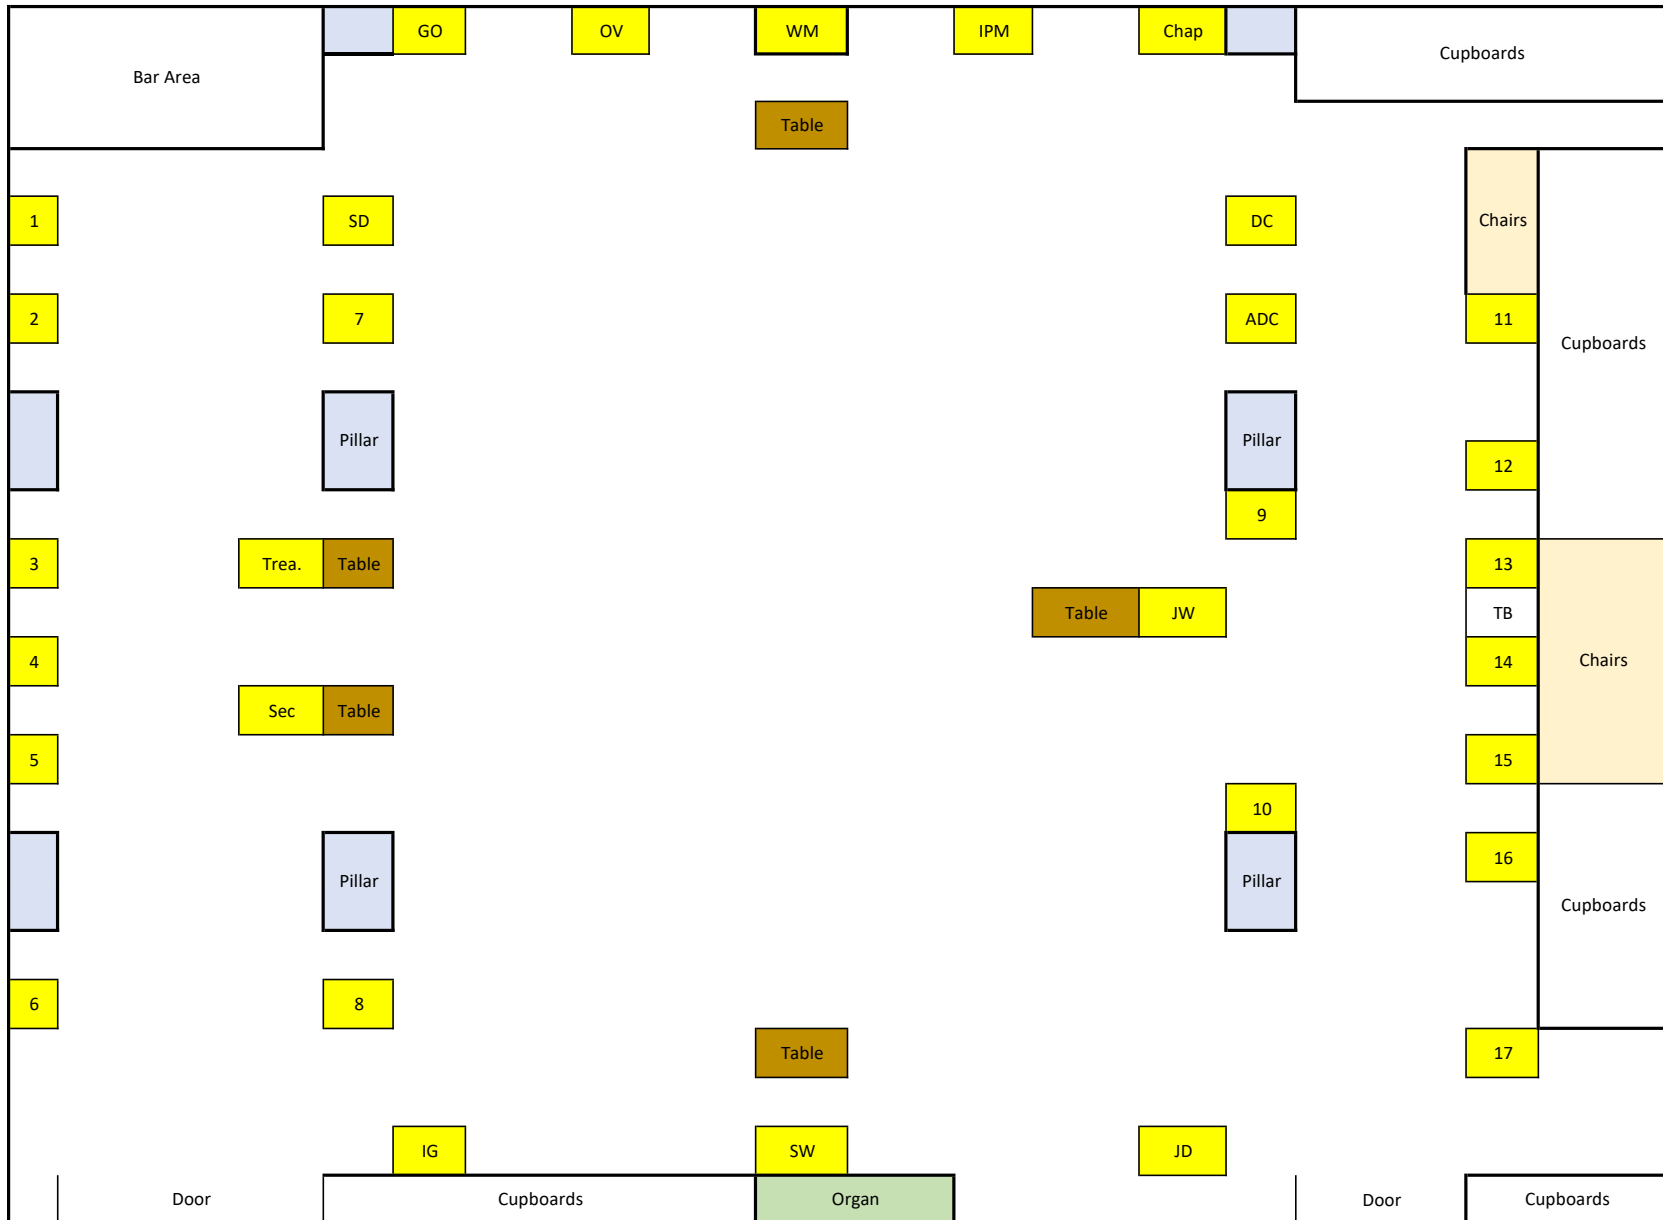

CMH Dining Room Temporary Temple Layout (Craft)

CMH Dining Room Temporary Temple Layout (Royal Arch)

CMH Dining Room Temporary Temple Layout (Mark Degree)

CMH Dining Room Temporary Temple Layout (Royal Ark Mariner)