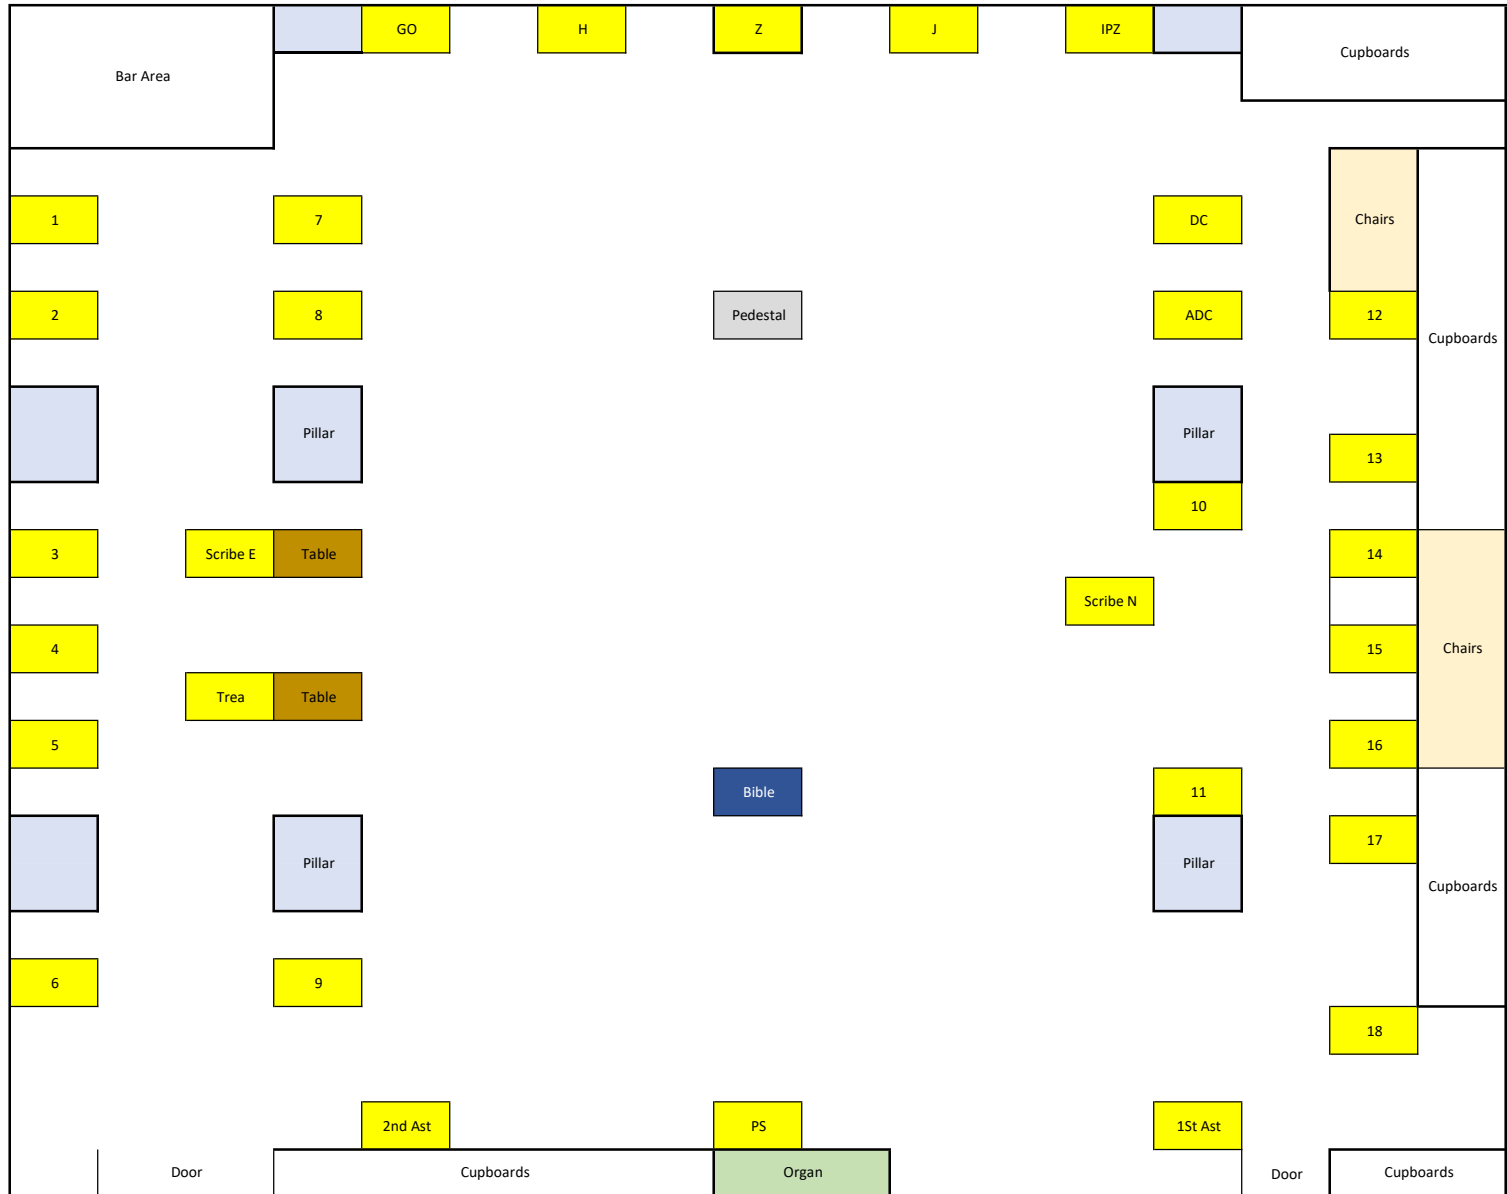

CMH Dining Room Temporary Temple Layout (Craft)

CMH Dining Room Temporary Temple Layout (Royal Arch)

CMH Dining Room Temporary Temple Layout (Mark Degree)

CMH Dining Room Temporary Temple Layout (Royal Ark Mariner)