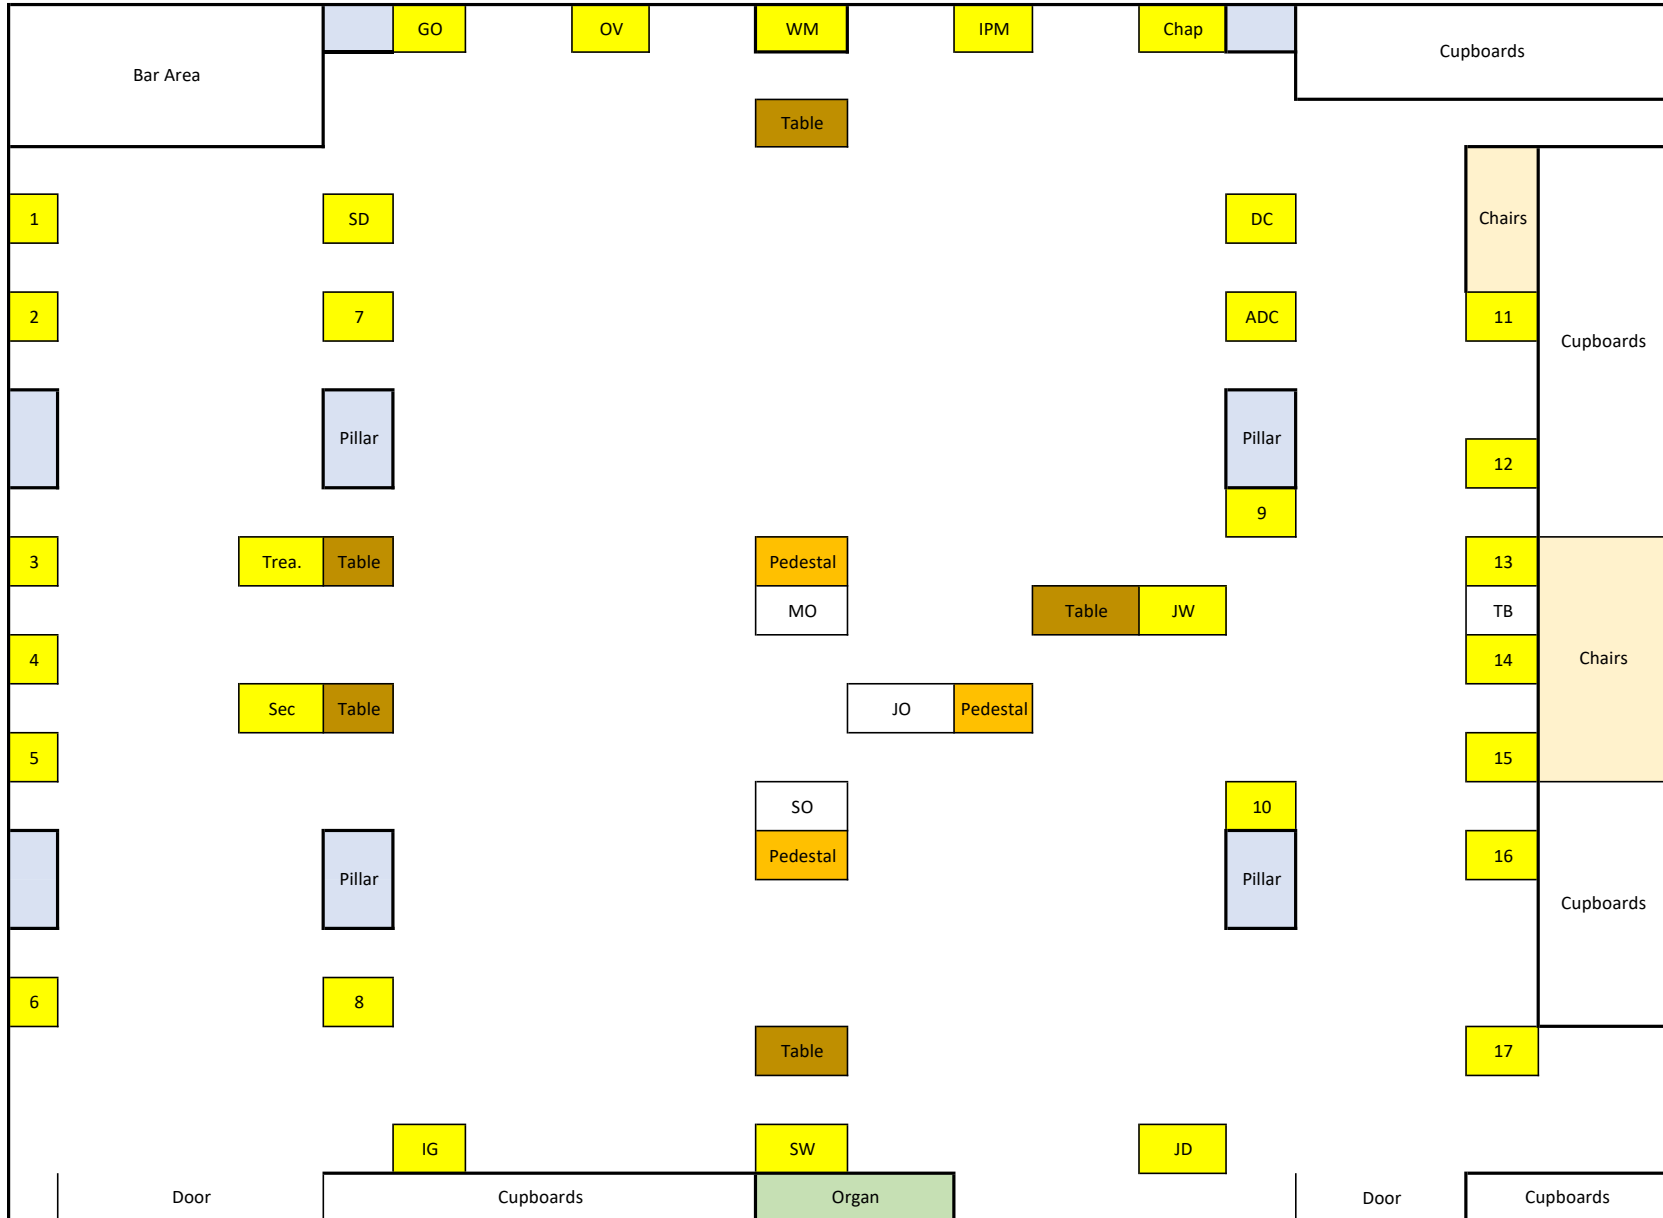

CMH Dining Room Temporary Temple Layout (Craft)

CMH Dining Room Temporary Temple Layout (Royal Arch)

CMH Dining Room Temporary Temple Layout (Mark Degree)

CMH Dining Room Temporary Temple Layout (Royal Ark Mariner)